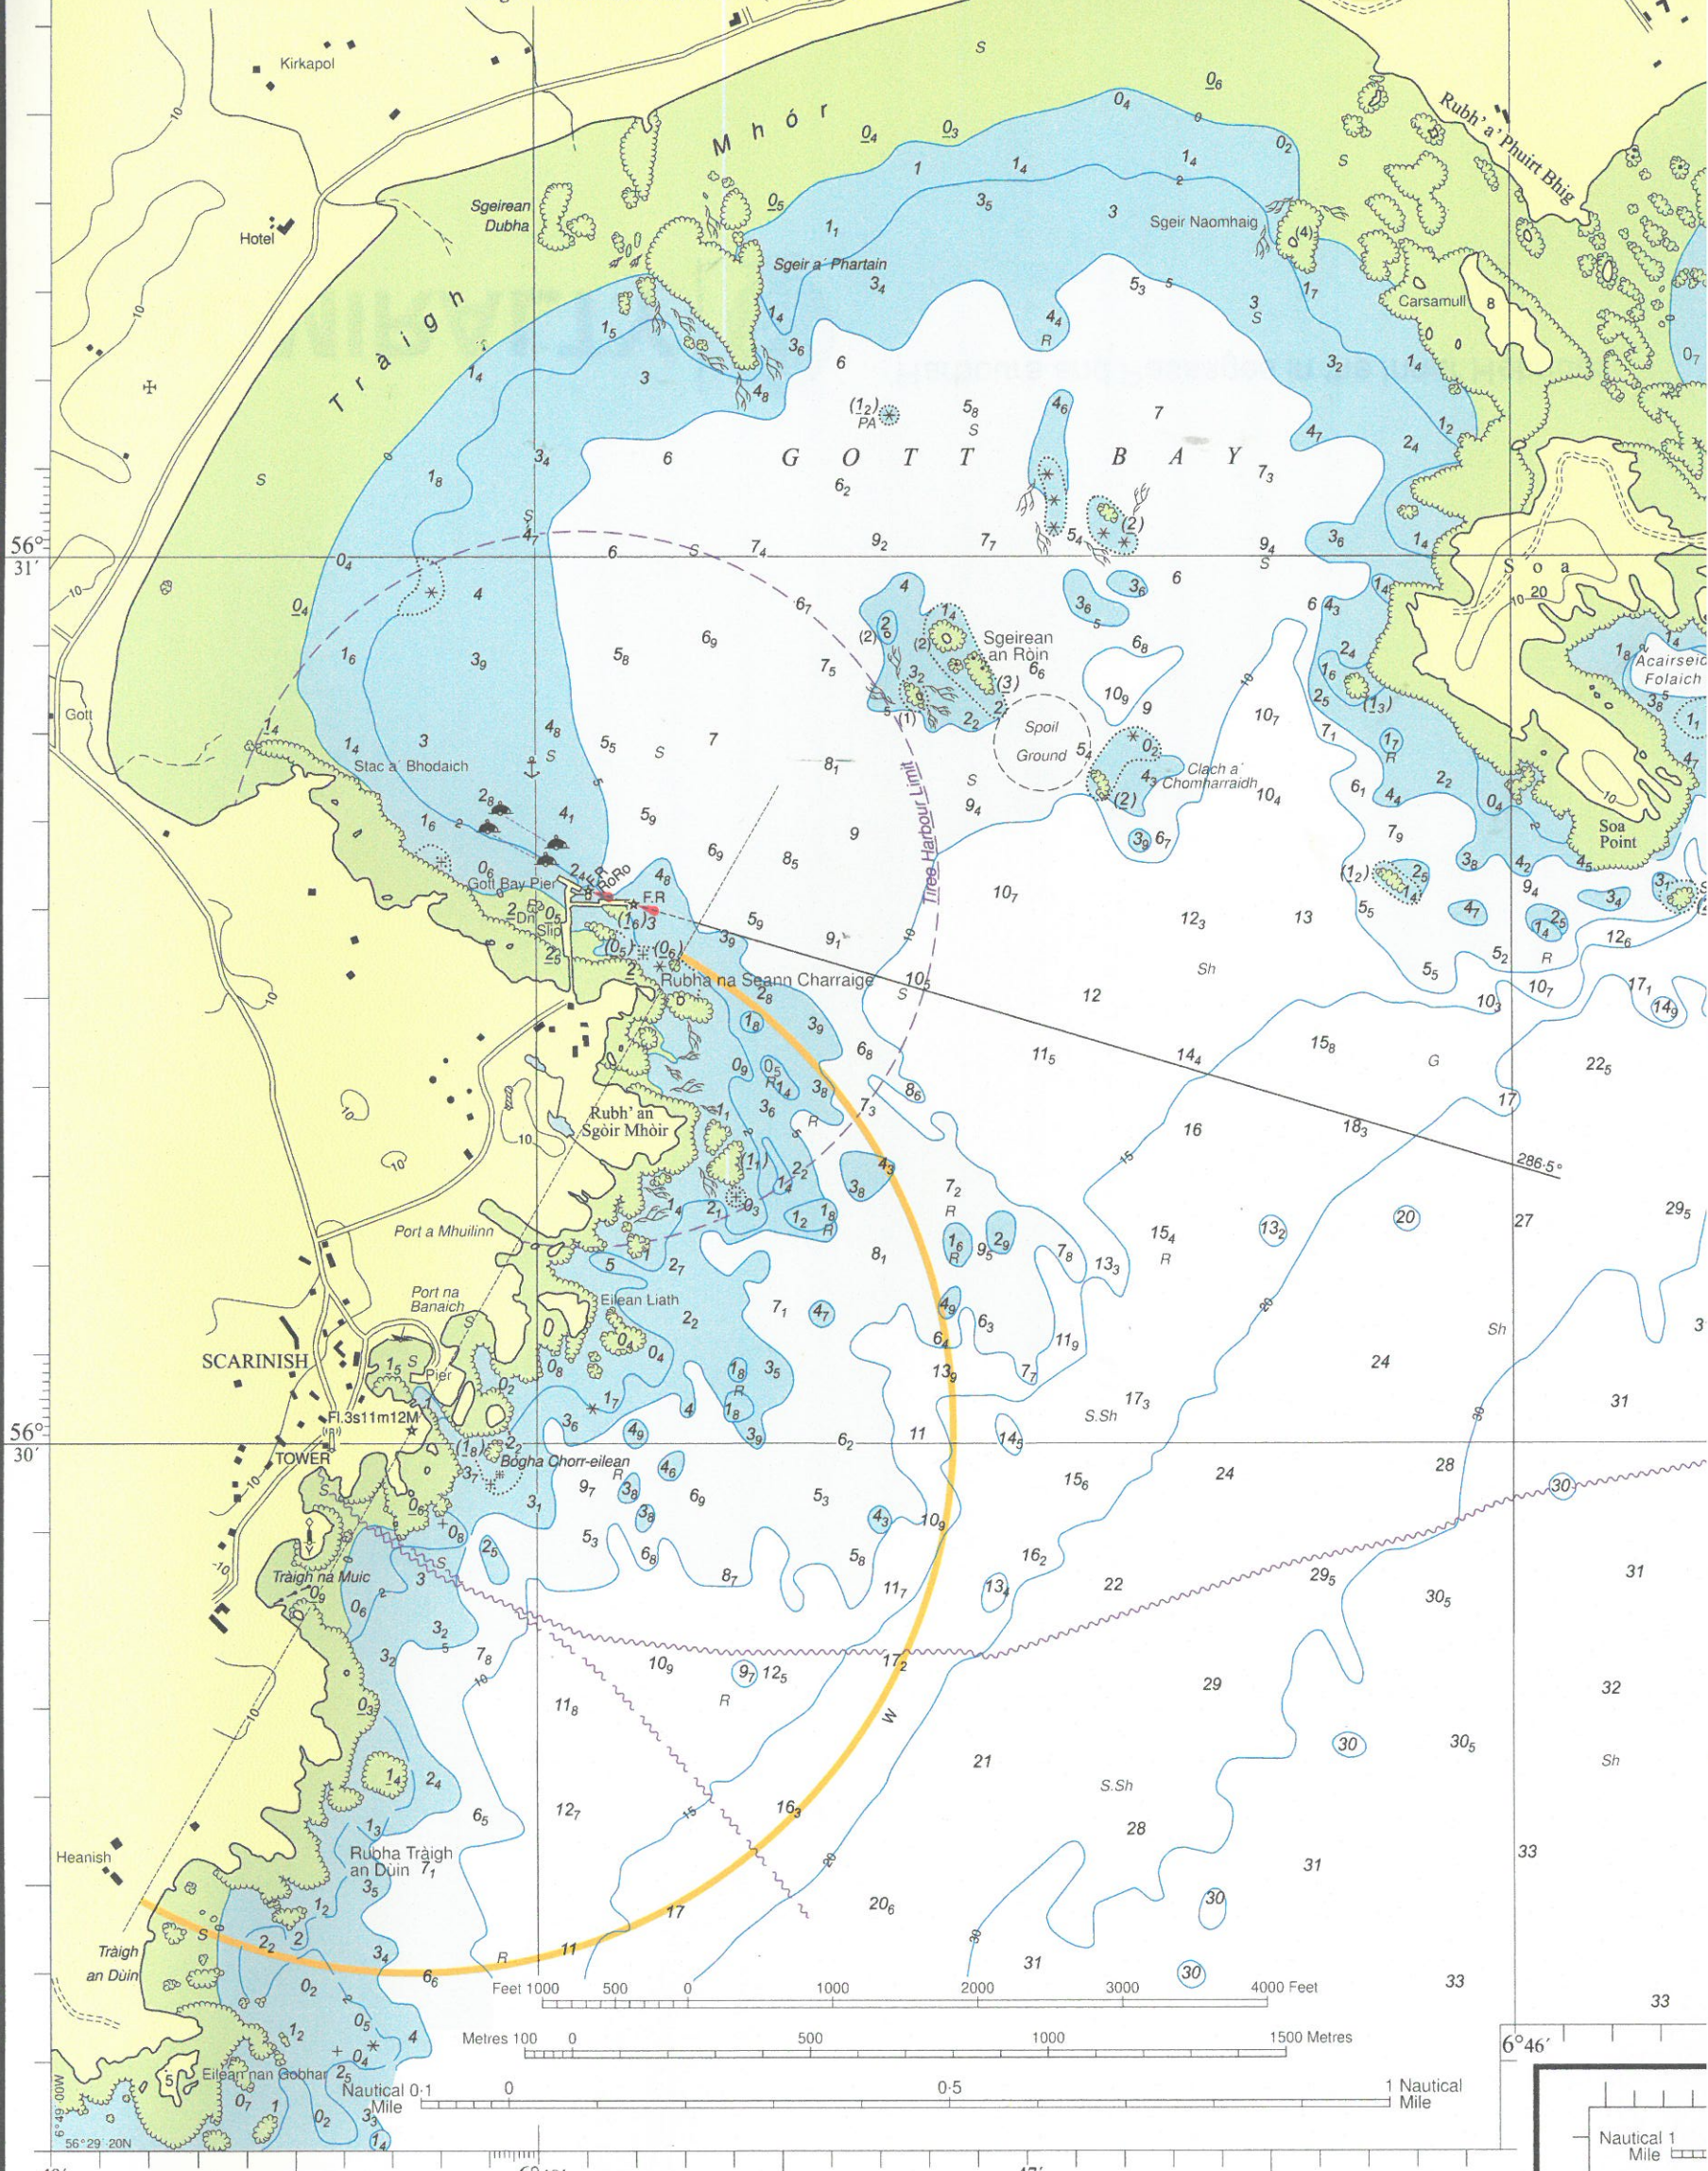

32°49' 6°48' 47' 6°46'

TREE GOTT BAY, SCARINISH HARBOUR AND MILTON HARBOUR

A

SCALE 1: 15 000

Magnetic Variation: 3°50' W 2018 (11' E)

6°46' Nautical 1 Mile